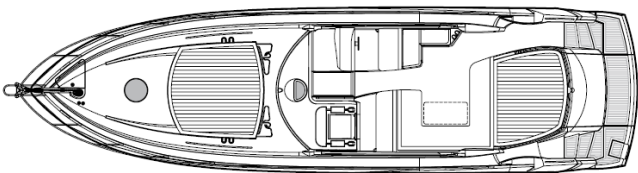

THE WORLD'S FINEST LUXURY CHARTERS

INSPIRATION OF POOLE

SUNSEEKER PREDATOR 54

'Inspiration of Poole' is a superb example of the new Sunseeker Predator 54. With an overall length of 57 feet and a beam of over 14 feet, this impressive sports motoryacht combines the best of luxury specification with a performance that gives you a maximum speed of 33 knots, a cruising speed of 27 knots and a range of up to 350 miles.

Operating South of France

EUROPEAN SPECIFICATION

INSPIRATION OF POOLE – SUNSEEKER PREDATOR 54

Build to European Specification
MCA coded
Build date: 2010
Flag: British
Colour: Blue
Cruising speed: 27 knots
Max speed: 33 knots
Fuel consumption
@ cruising speed: 300 lph approx
Range @
cruising speed: up to 350 miles
**Max 10 guests on day charters
plus 2 crew**

Specification

Length overall (inc pulpit):	17.45 m	57'3"
Beam (max):	4.54 m	14'11"
Height overall:	4.52 m	14'10"
Draft (inc props):	1.38 m	4'6"
Displacement @ half load:	25,400 kg	55,997 lb
Fuel capacity:	2,500 ltr	550 UK gal / 661 US gal
Fresh-water capacity:	500 ltr	110 UK gal / 132 US gal
Engines:	Twin MAN R6 800hp	