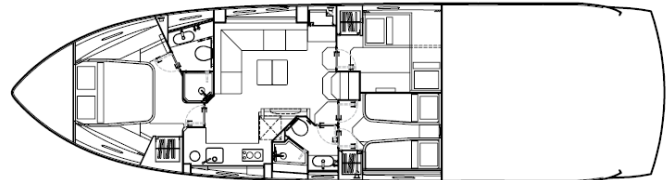

THE WORLD'S FINEST LUXURY CHARTERS

INSPIRATION OF POOLE

SUNSEEKER PREDATOR 54

'Inspiration of Poole' is a superb example of the new Sunseeker Predator 54. With an overall length of 57 feet and a beam of over 14 feet, this impressive sports motoryacht combines the best of luxury specification with a performance that gives you a maximum speed of 33 knots, a cruising speed of 27 knots and a range of up to 350 miles.

Operating South of France

EUROPEAN SPECIFICATION

INSPIRATION OF POOLE – SUNSEEKER PREDATOR 54

Build to European Specification
MCA coded
Build date: 2010
Flag: British
Colour: Blue
Cruising speed: 27 knots
Max speed: 33 knots
Fuel consumption
@ cruising speed: 300 lph approx
Range @
cruising speed: up to 350 miles
**Max 10 guests on day charters
plus 2 crew**

Specification

Length overall (inc pulpit):	17.45 m	57'3"
Beam (max):	4.54 m	14'11"
Height overall:	4.52 m	14'10"
Draft (inc props):	1.38 m	4'6"
Displacement @ half load:	25,400 kg	55,997 lb
Fuel capacity:	2,500 ltr	550 UK gal / 661 US gal
Fresh-water capacity:	500 ltr	110 UK gal / 132 US gal
Engines:	Twin MAN R6 800hp	